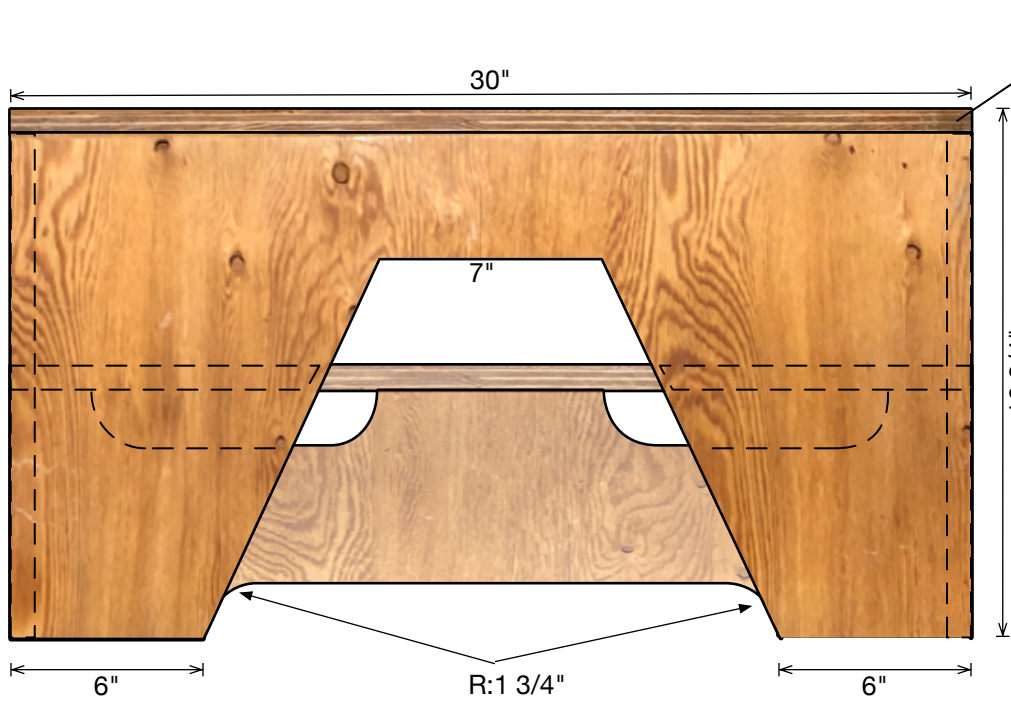

Back view

Side view

Front view

Two - stage transfer bench

**Materials**

- Treated plywood @ 3/4" finished faces
- Treated wood screws n° 8 x 1 1/2"
- Wood glue

**Note**

- Round off exposed corners