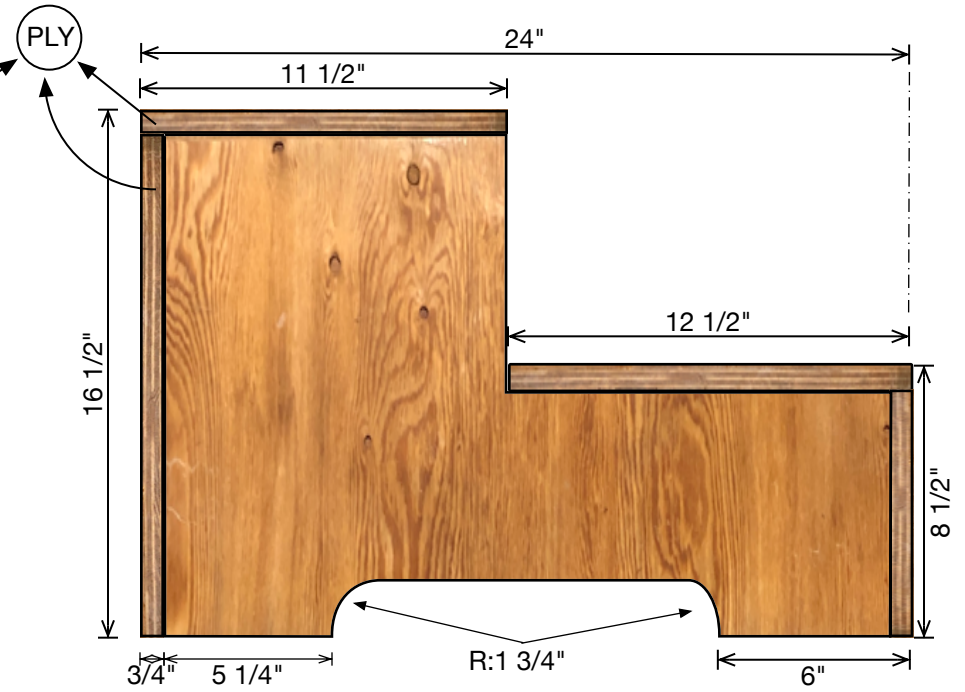

Back view

Side view

Front view

Two - stage transfer bench

**Materials**

- Treated plywood @ 3/4" finished faces
- Treated wood screws n° 8 x 1 1/2"
- Wood glue

**Note**

- Round off exposed corners

No scale

Dated : 2021/08/03